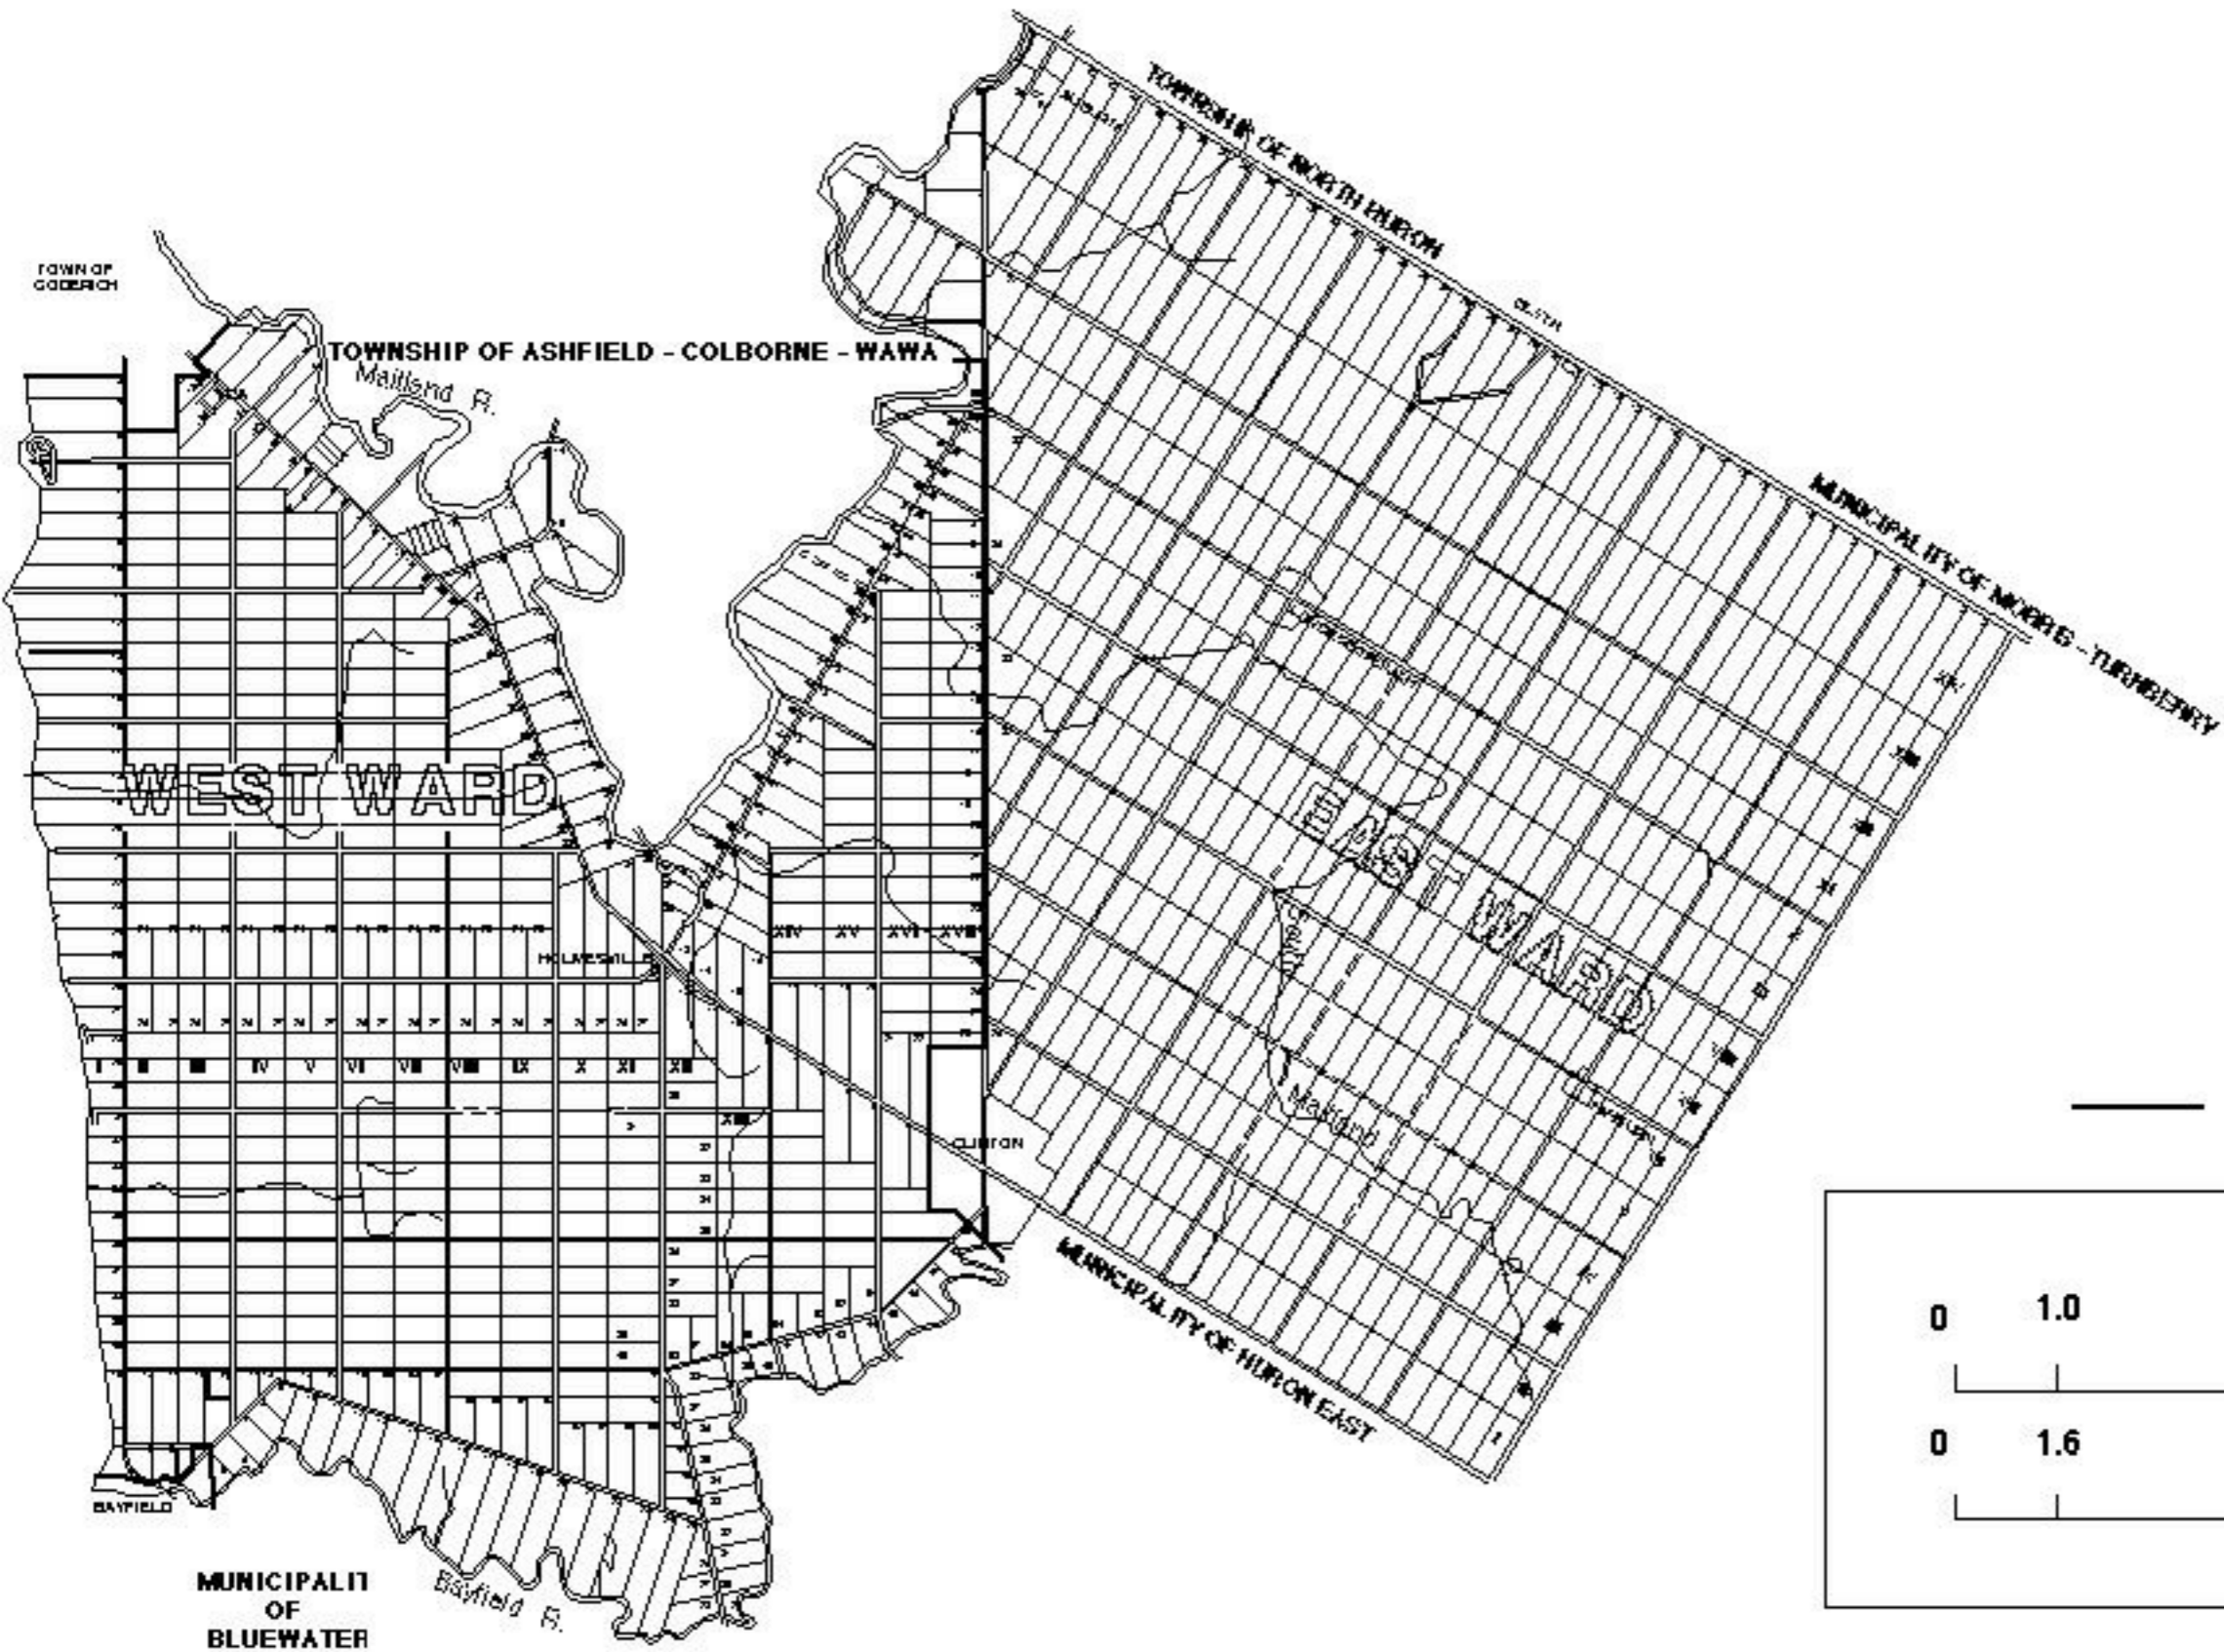

SCHEDULE "A"
BASE MAP
MUNICIPALITY OF CENTRAL HURON
OFFICIAL PLAN

— Ward Boundaries